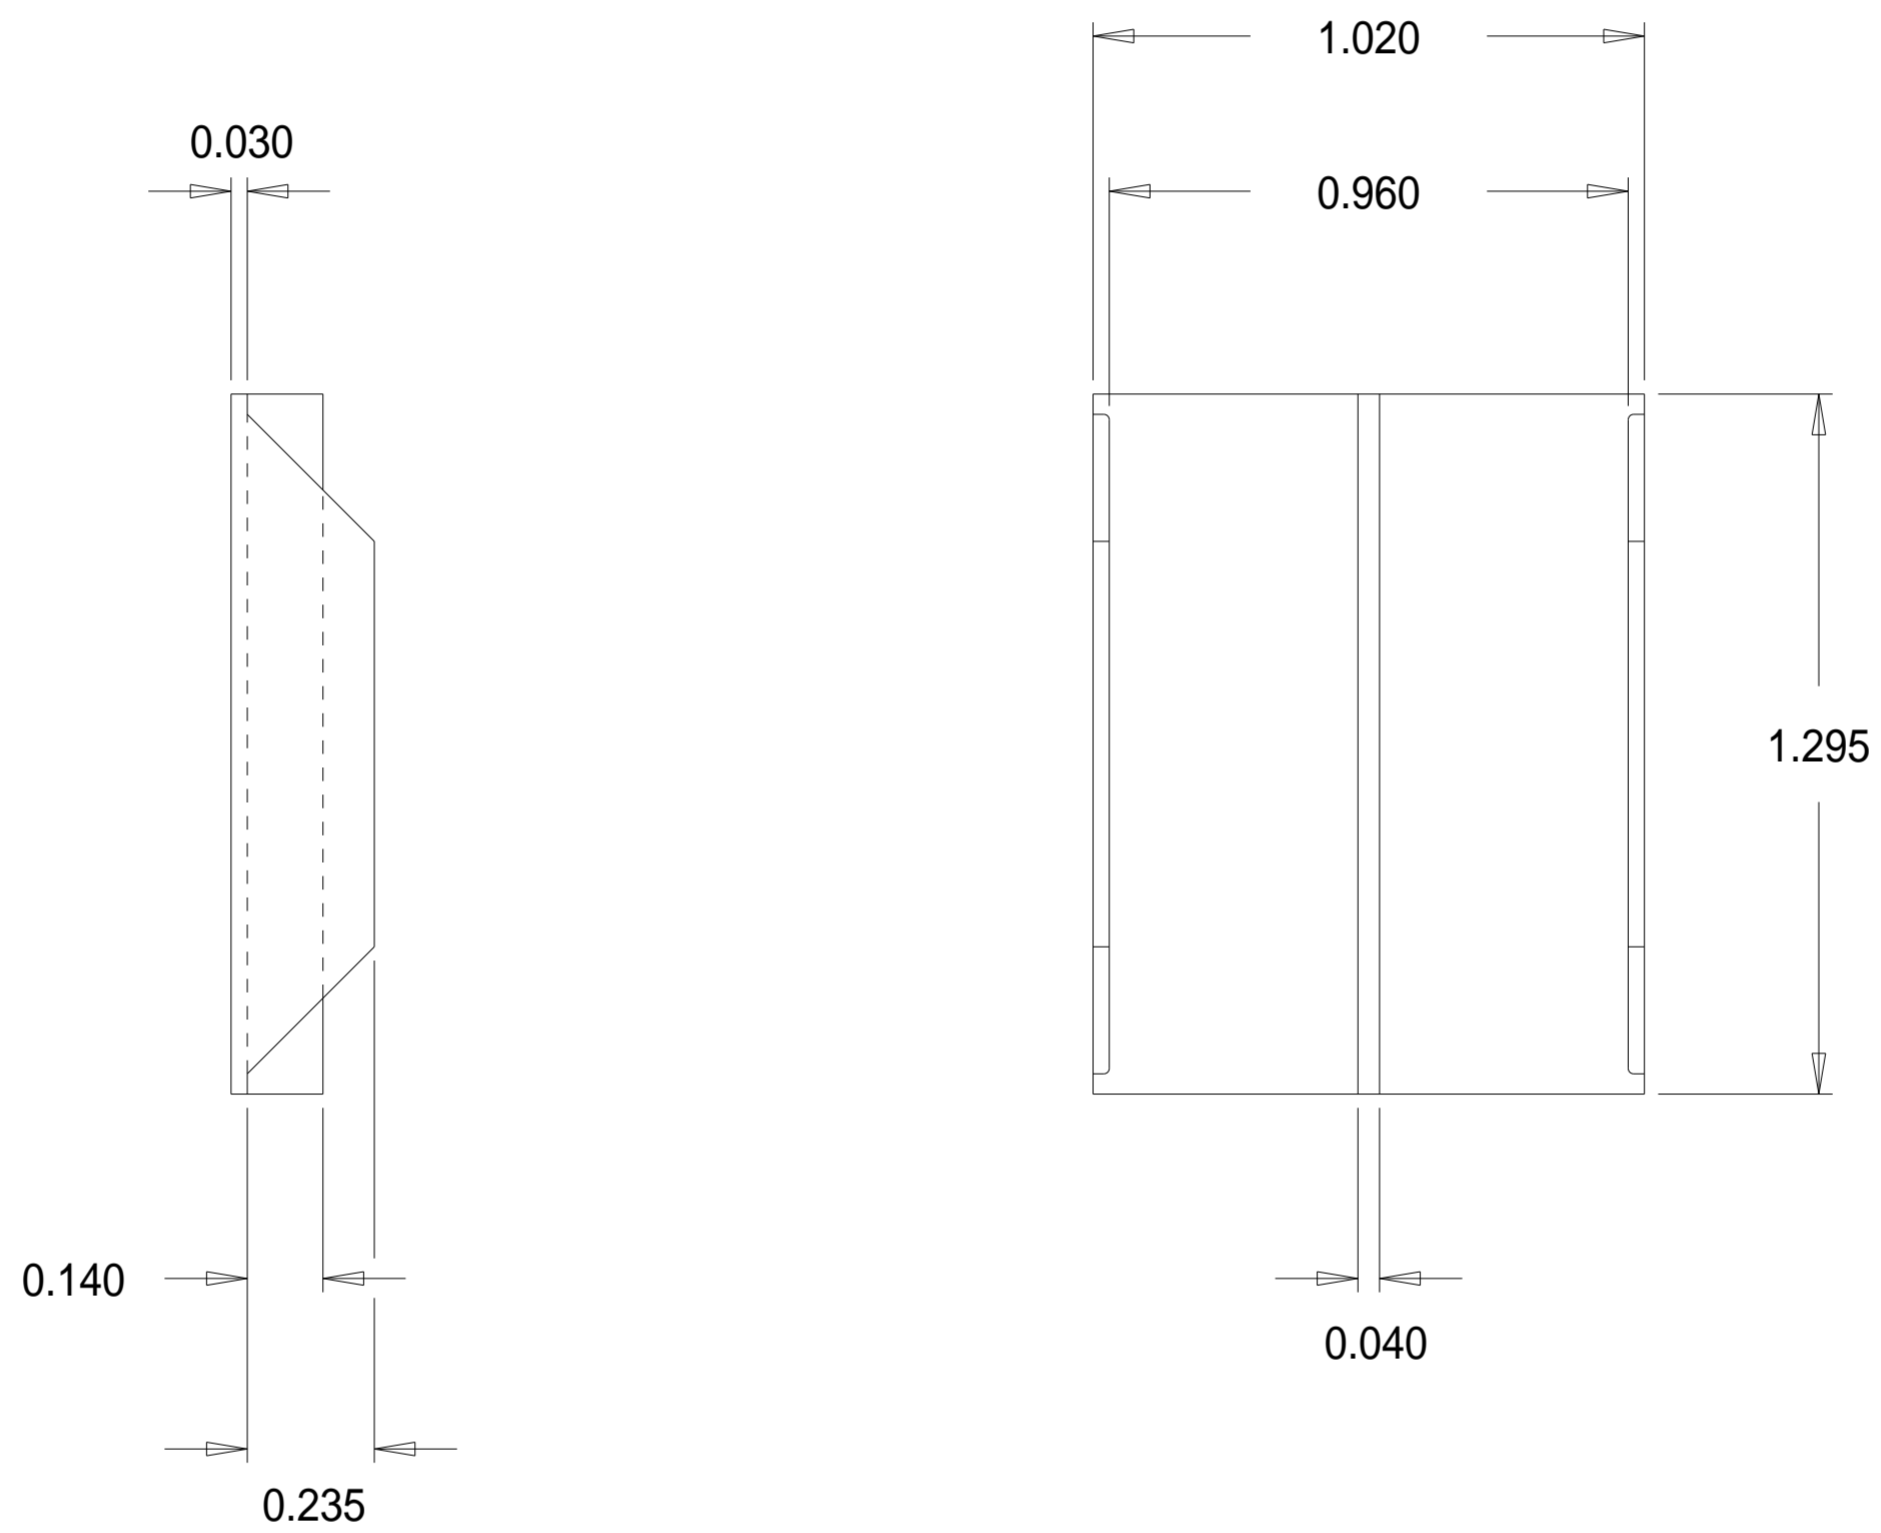

Part No. S01700

74 x 11/16" 'S' Range Half Insulation Cover

Dimensions in inches.

Issue 1